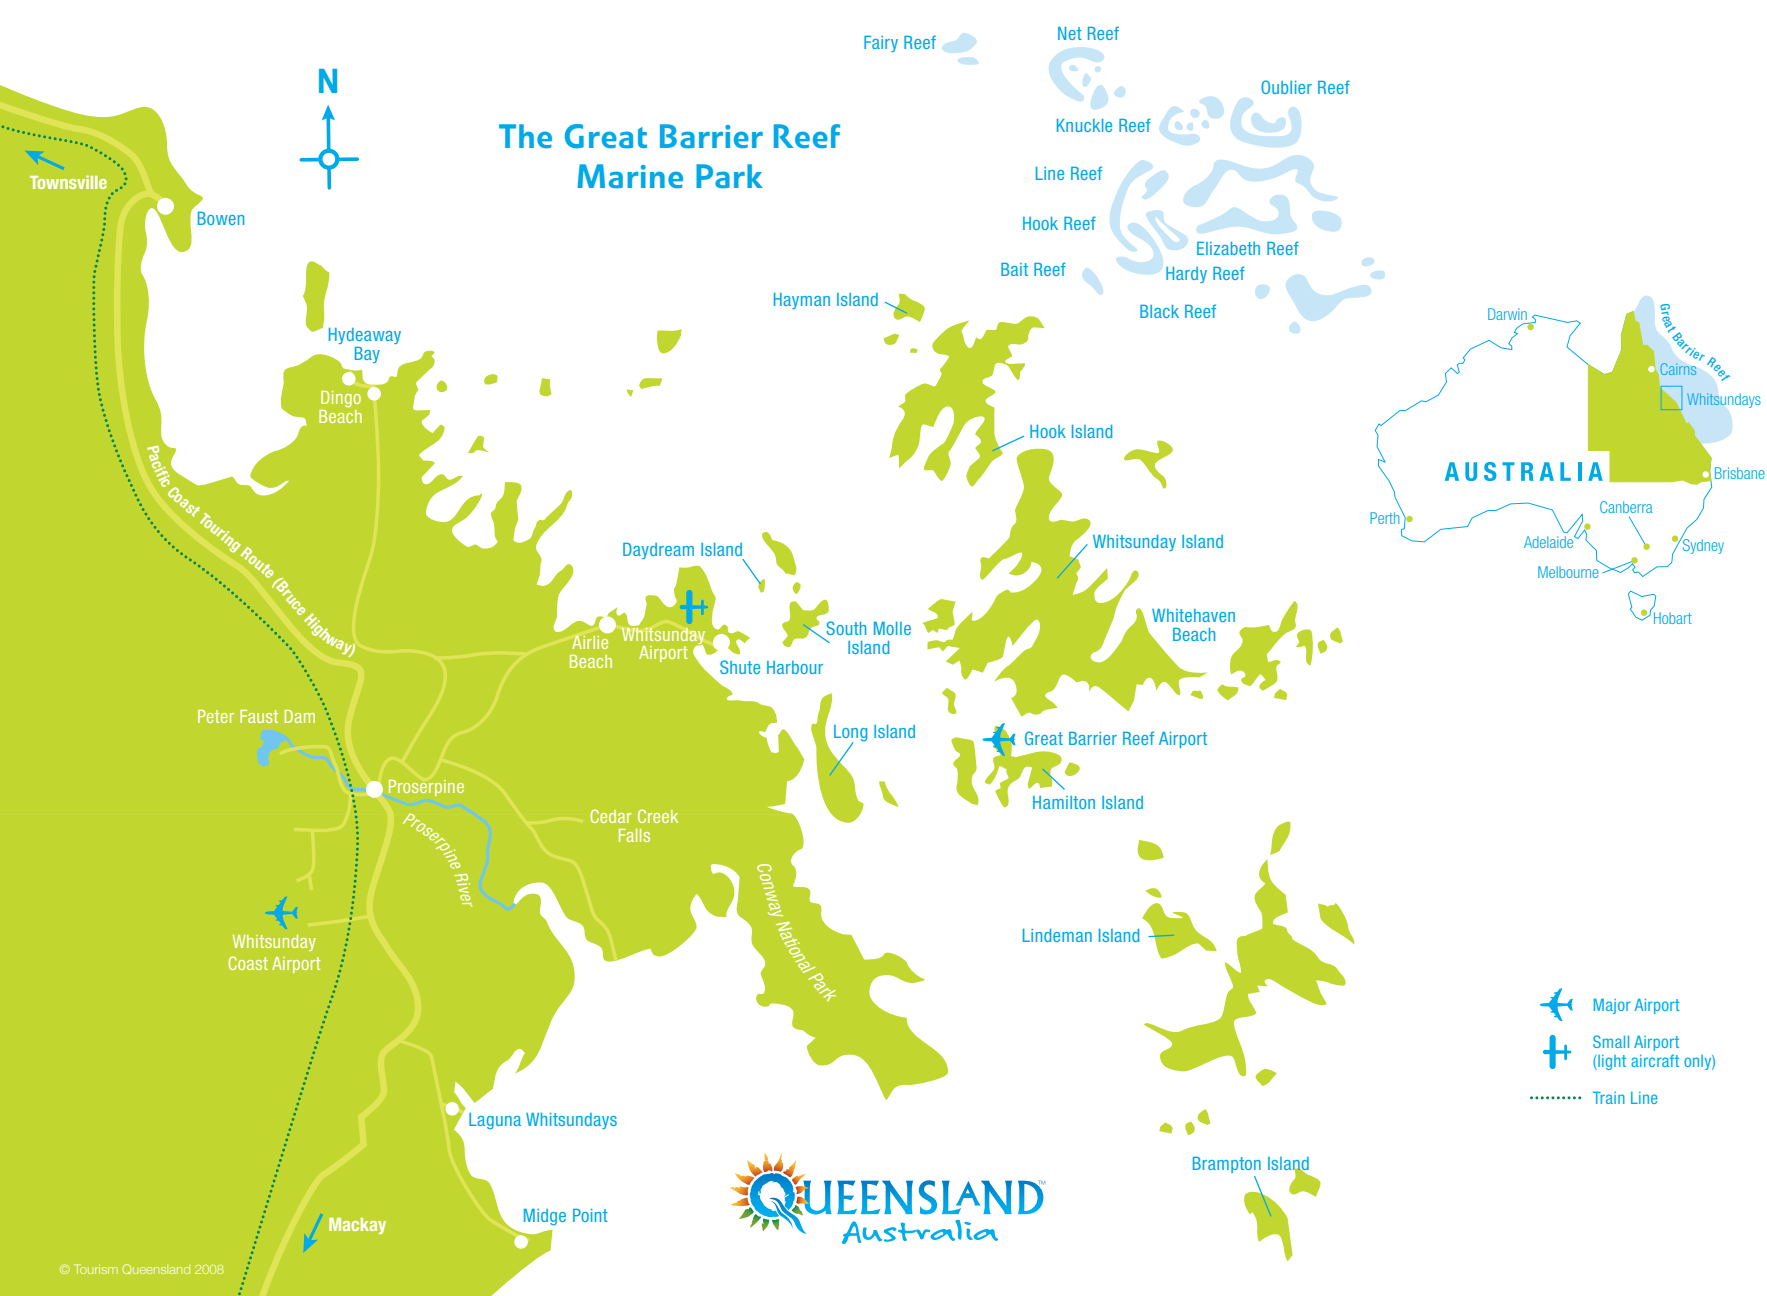

The Great Barrier Reef Marine Park

-  Major Airport
-  Small Airport (light aircraft only)
-  Train Line